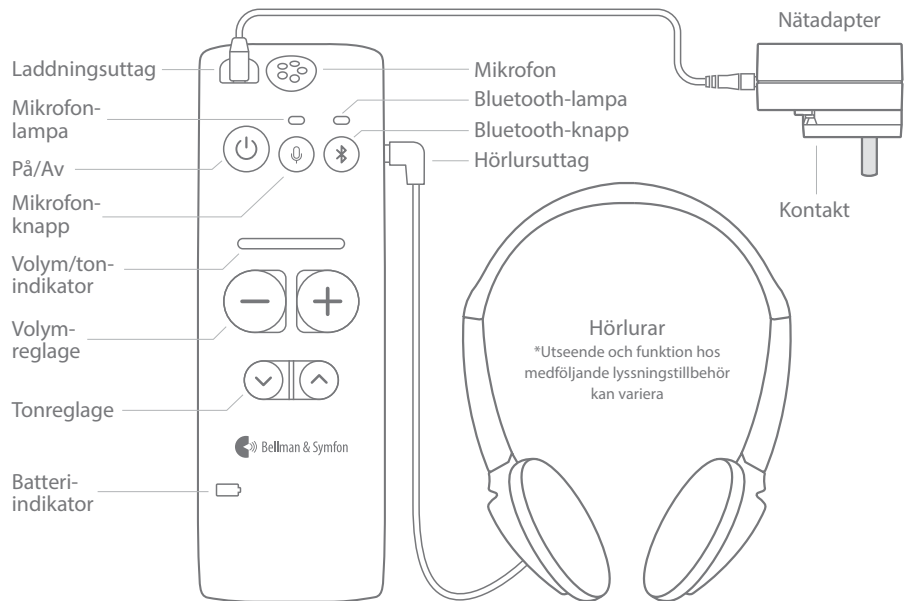

Knappar och reglage

Egenskaper

- **Digitalt ljud**
  Klart och naturligt tal med minimal fördröjning och ingen distorsion.
- **Qualcomm® aptX™ LL**
  Ansluts till mobiltelefonen och TV:n via Maxi Pro TV-sändare.
- **Enkel att använda**
  Ergonomisk design med stora taktila knappar, mjukt greppvänligt material och kraftiga LED indikatorer. Idealisk för personer med nedsatt känsel eller syn.
- **Hörapparatvänlig**
  Fungerar med alla hörapparater med telespole. (Kräver tillbehör, halsslinga BE9159)

Ström och batteri

- Batteri: 2 x 3.7V 750 mAh Li-on
- Användningstid: Upp till 70 tim
- Strömförbrukning: 18 mA

Frekvens och räckvidd

- Bluetooth-frekvens: 2402 – 2480 MHz
- Räckvidd: Upp till 25 m, fri sikt.
- Teknik: Qualcomm® aptX™ Low Latency

Anslutningar

- Hörlursuttag: 3.5 mm mini-stereo
- Laddningsuttag: 2.5 mm kontakt, DC 5V, 1.0 A

Skötsel och rengöring

- För att rengöra produkten, koppla ur nätsladden och alla kablar. Använd sedan en mjuk, luddfri trasa. Undvik att få fukt i öppningar.
- Använd inte rengöringsmedel, aerosolsprayer, lösningsmedel, alkohol, ammoniak eller slipmedel.

Utsignal

- **Utnivå med BE9124 Öronsnäckor**
  135dB @ 1kHz (SPL90)
  136dB (HF Ave. SPL90)
  Förstärkning vid full volym: 49dB @ 1kHz
  Referensförstärkning: 49dB @ 1kHz (SPL70)
- **Utnivå med BE9122 Hörlurar**
  122dB @ 1kHz (SPL90)
  127dB (HF Ave. SPL90)
  Förstärkning vid full volym: 36dB @ 1kHz
  Referensförstärkning: 36dB @ 1kHz (SPL70)
- **Utnivå med BE9125 Stetoclips**
  136dB @ 1kHz (SPL90)
  133dB (HF Ave. SPL90)
  Förstärkning vid full volym: 43dB @ 1kHz
  Referensförstärkning: 43dB @ 1kHz (SPL70)
- **Mikrofon SNR**
  53dB @ 1kHz 1% THD
- **Distorsion**
  0.2% THD @ 1kHz – 6dB @ 1% THD (Mic elektrisk)
- **Bluetooth SNR**
  85dB @ 1kHz 1%THD (BT med TV-sändare)
- **Frekvensgång**
  20Hz – 8kHz (Mic), 20Hz – 20kHz (Bluetooth)
- **Uteffekt**
  Max 82mW @ 1kHz / 16 Ω (THD=1%)

Regulatoriska krav

- Maxi Pro uppfyller följande regulatoriska krav:

FCC ID: 2APAKBE2021 IC: 6693A-BE2021 R 204-720513

I paketet

- BE2021 Maxi Pro
- BE9122 Hörlurar*
- Laddningssladd
- Nätadapter
- Kontakt
- Bruksanvisning

Tillbehör

- BE9122 Hörlurar (stereo), svarta
- BE9124 Öronsnäckor (stereo), svarta
- BE9233 Hörlurar med mikrofon, svart
- BE9229 Öronsnäckor med mikrofon, svarta
- BE9125 Stetoclips, svarta
- BE9159 Halsslinga med 90 cm kabel, svart
- BE9161 Halsslinga med 15 cm kabel, svart
- BE9228 Fiberoptisk kabel, vit
- BE9123 Mini-stereo-till-RCA kabelsats, vit
- BE9254 Enkel DC-till-USB laddningssladd, vit
- BE9148 Dubbel DC-till-USB laddningssladd, svart
- BE9273 Universal nätadapter, vit
- BE9262 Universal nätadapter, svart

Omgivning

- Arbetstemperatur: 0° – 35 °C
- Relativ luftfuktighet: 15% – 90% (ej kondenserande)

© och TM 2018, Bellman & Symfon AB

Bellman, Bellman & Symfon och Bellman & Symfons logotyp är registrerade varumärken som ägs av Bellman & Symfon AB, alla rättigheter förbehållna. Informationen i denna trycksak kan bli föremål för förändringar utan varsel.

BE2021_048D5H001_SE

bellman.com